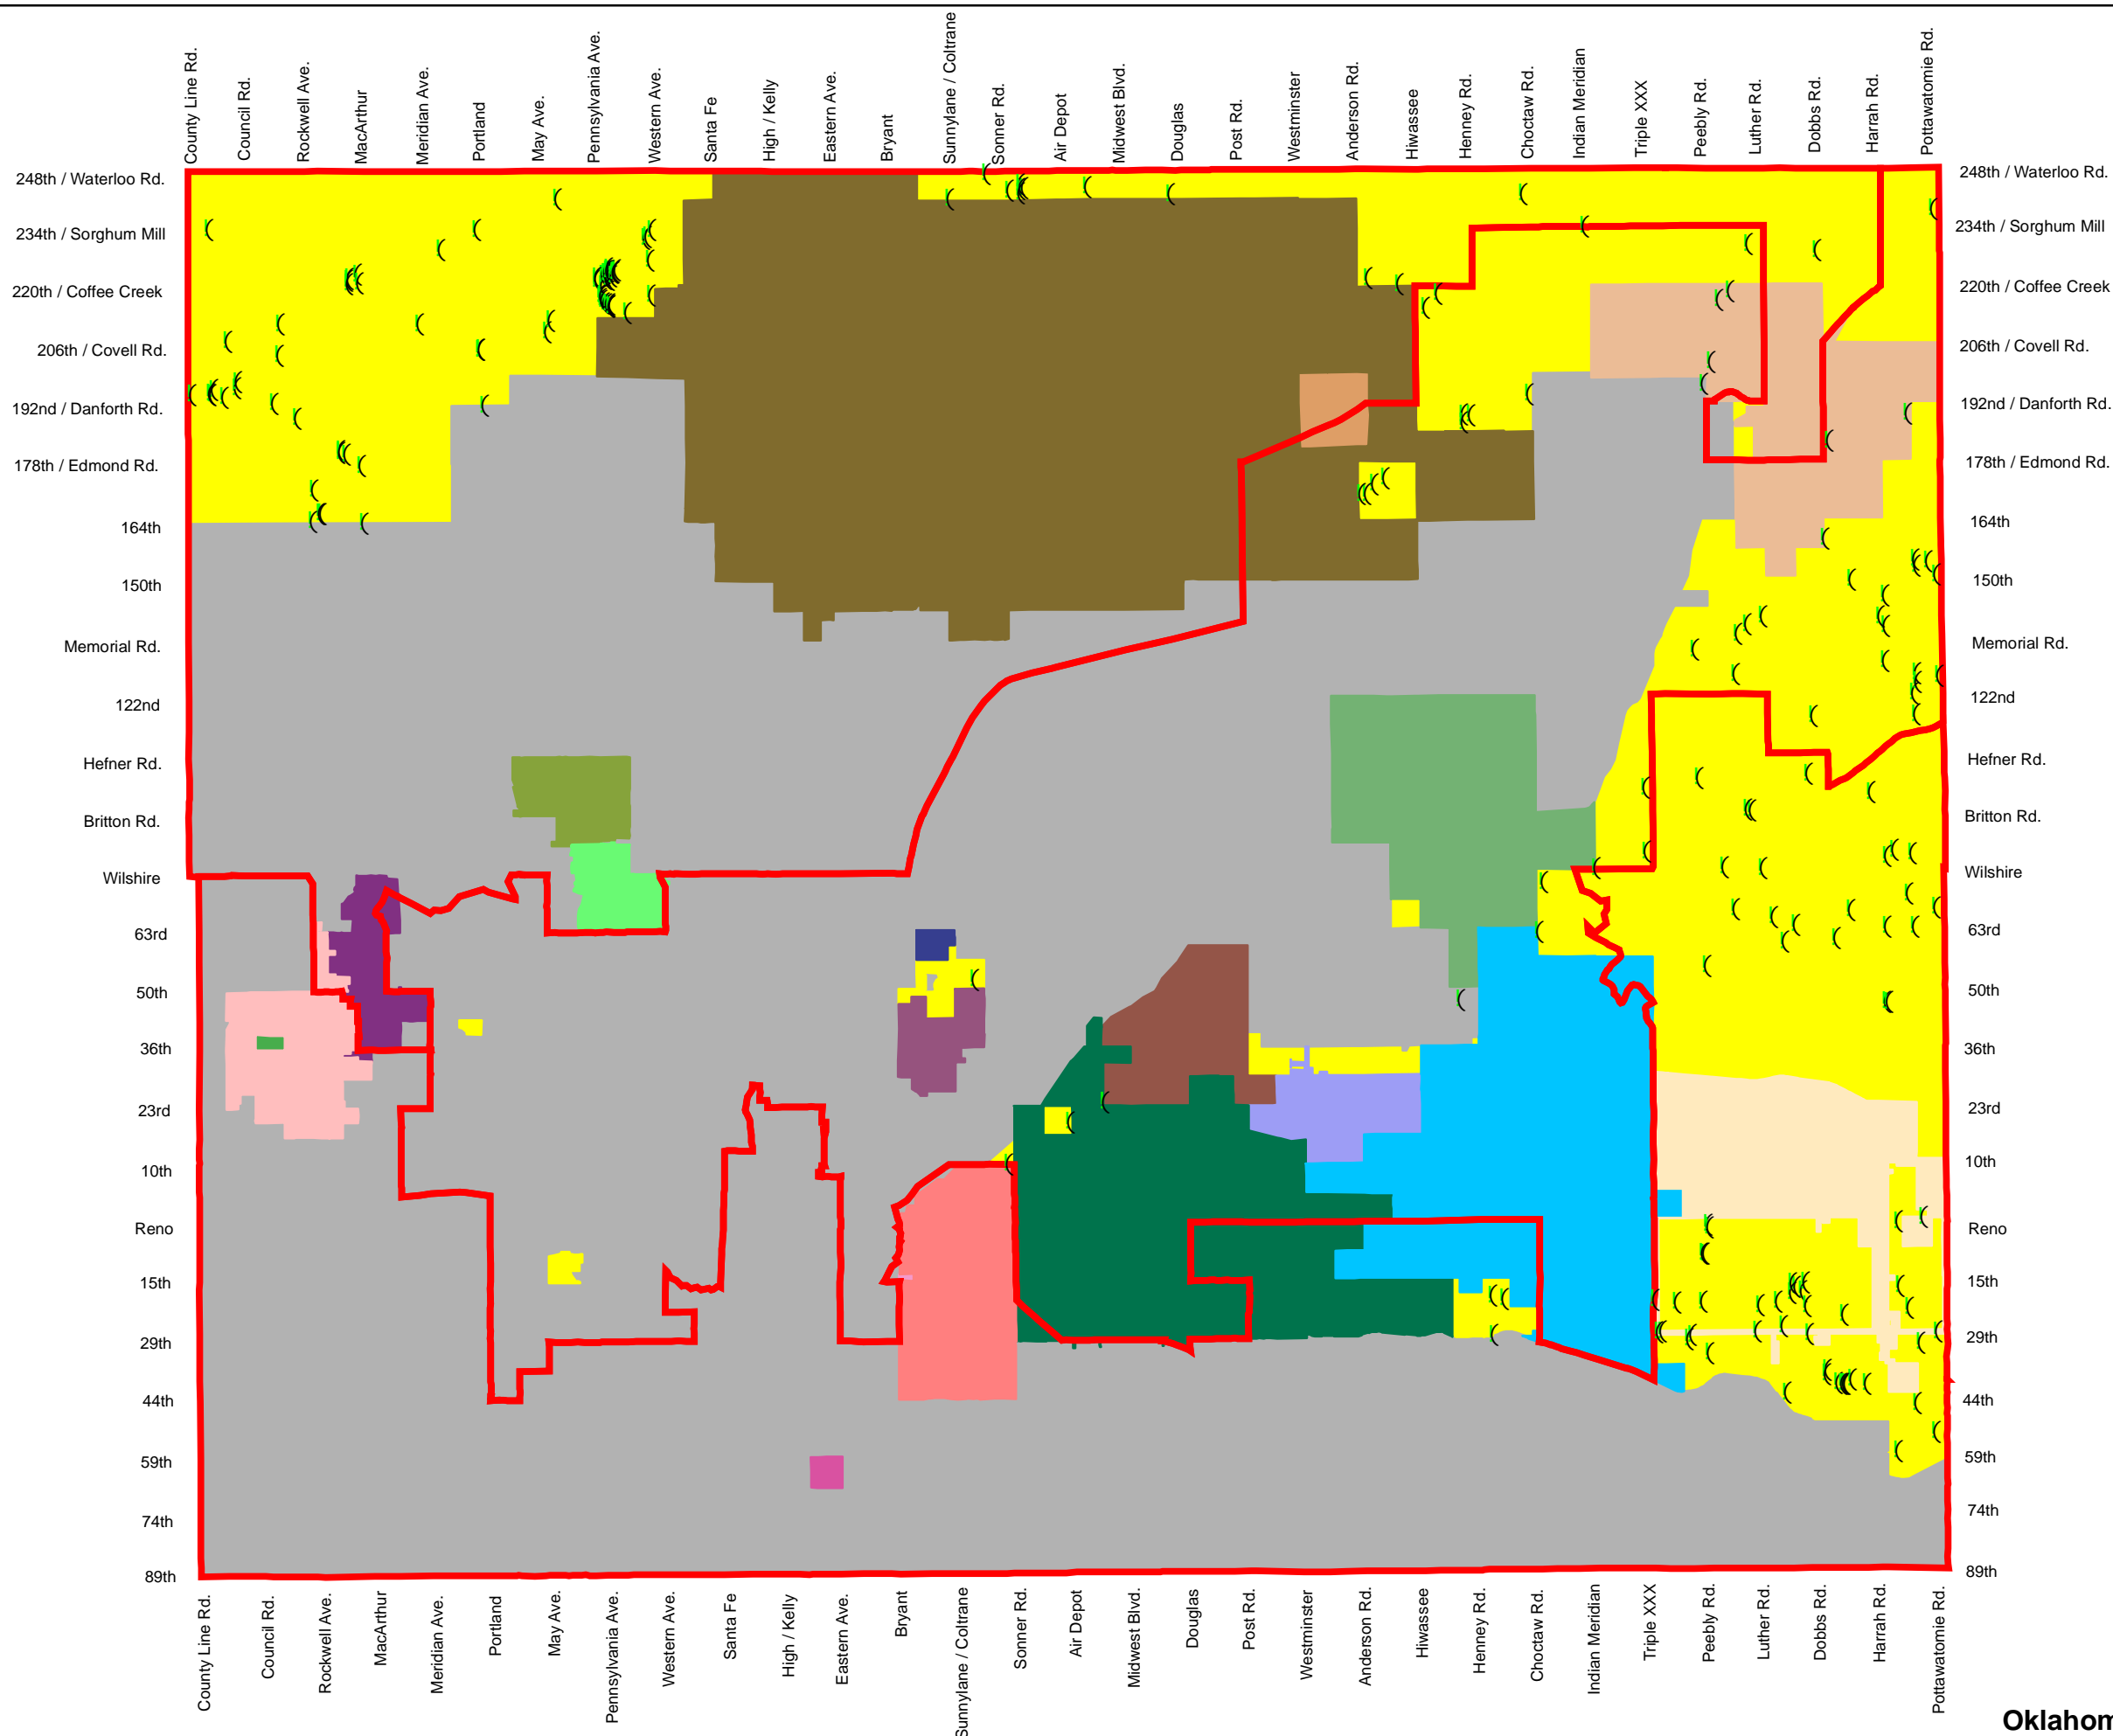

Oklahoma County Building Permits for 2000

District 1 - 49 Permits
District 2 - 68 Permits
District 3 - 83 Permits

Legend

Oklahoma County Cities

- Arcadia
- Bethany
- Choctaw
- Del City
- Edmond
- Forest Park
- Harrah
- Jones
- Lake Aluma
- Luther
- Midwest City
- Nichols Hills
- Nicoma Park
- Oklahoma City
- Smith Village
- Spencer
- The Village
- Unincorporated
- Valley Brook
- Warr Acres
- Woodlawn Park

4