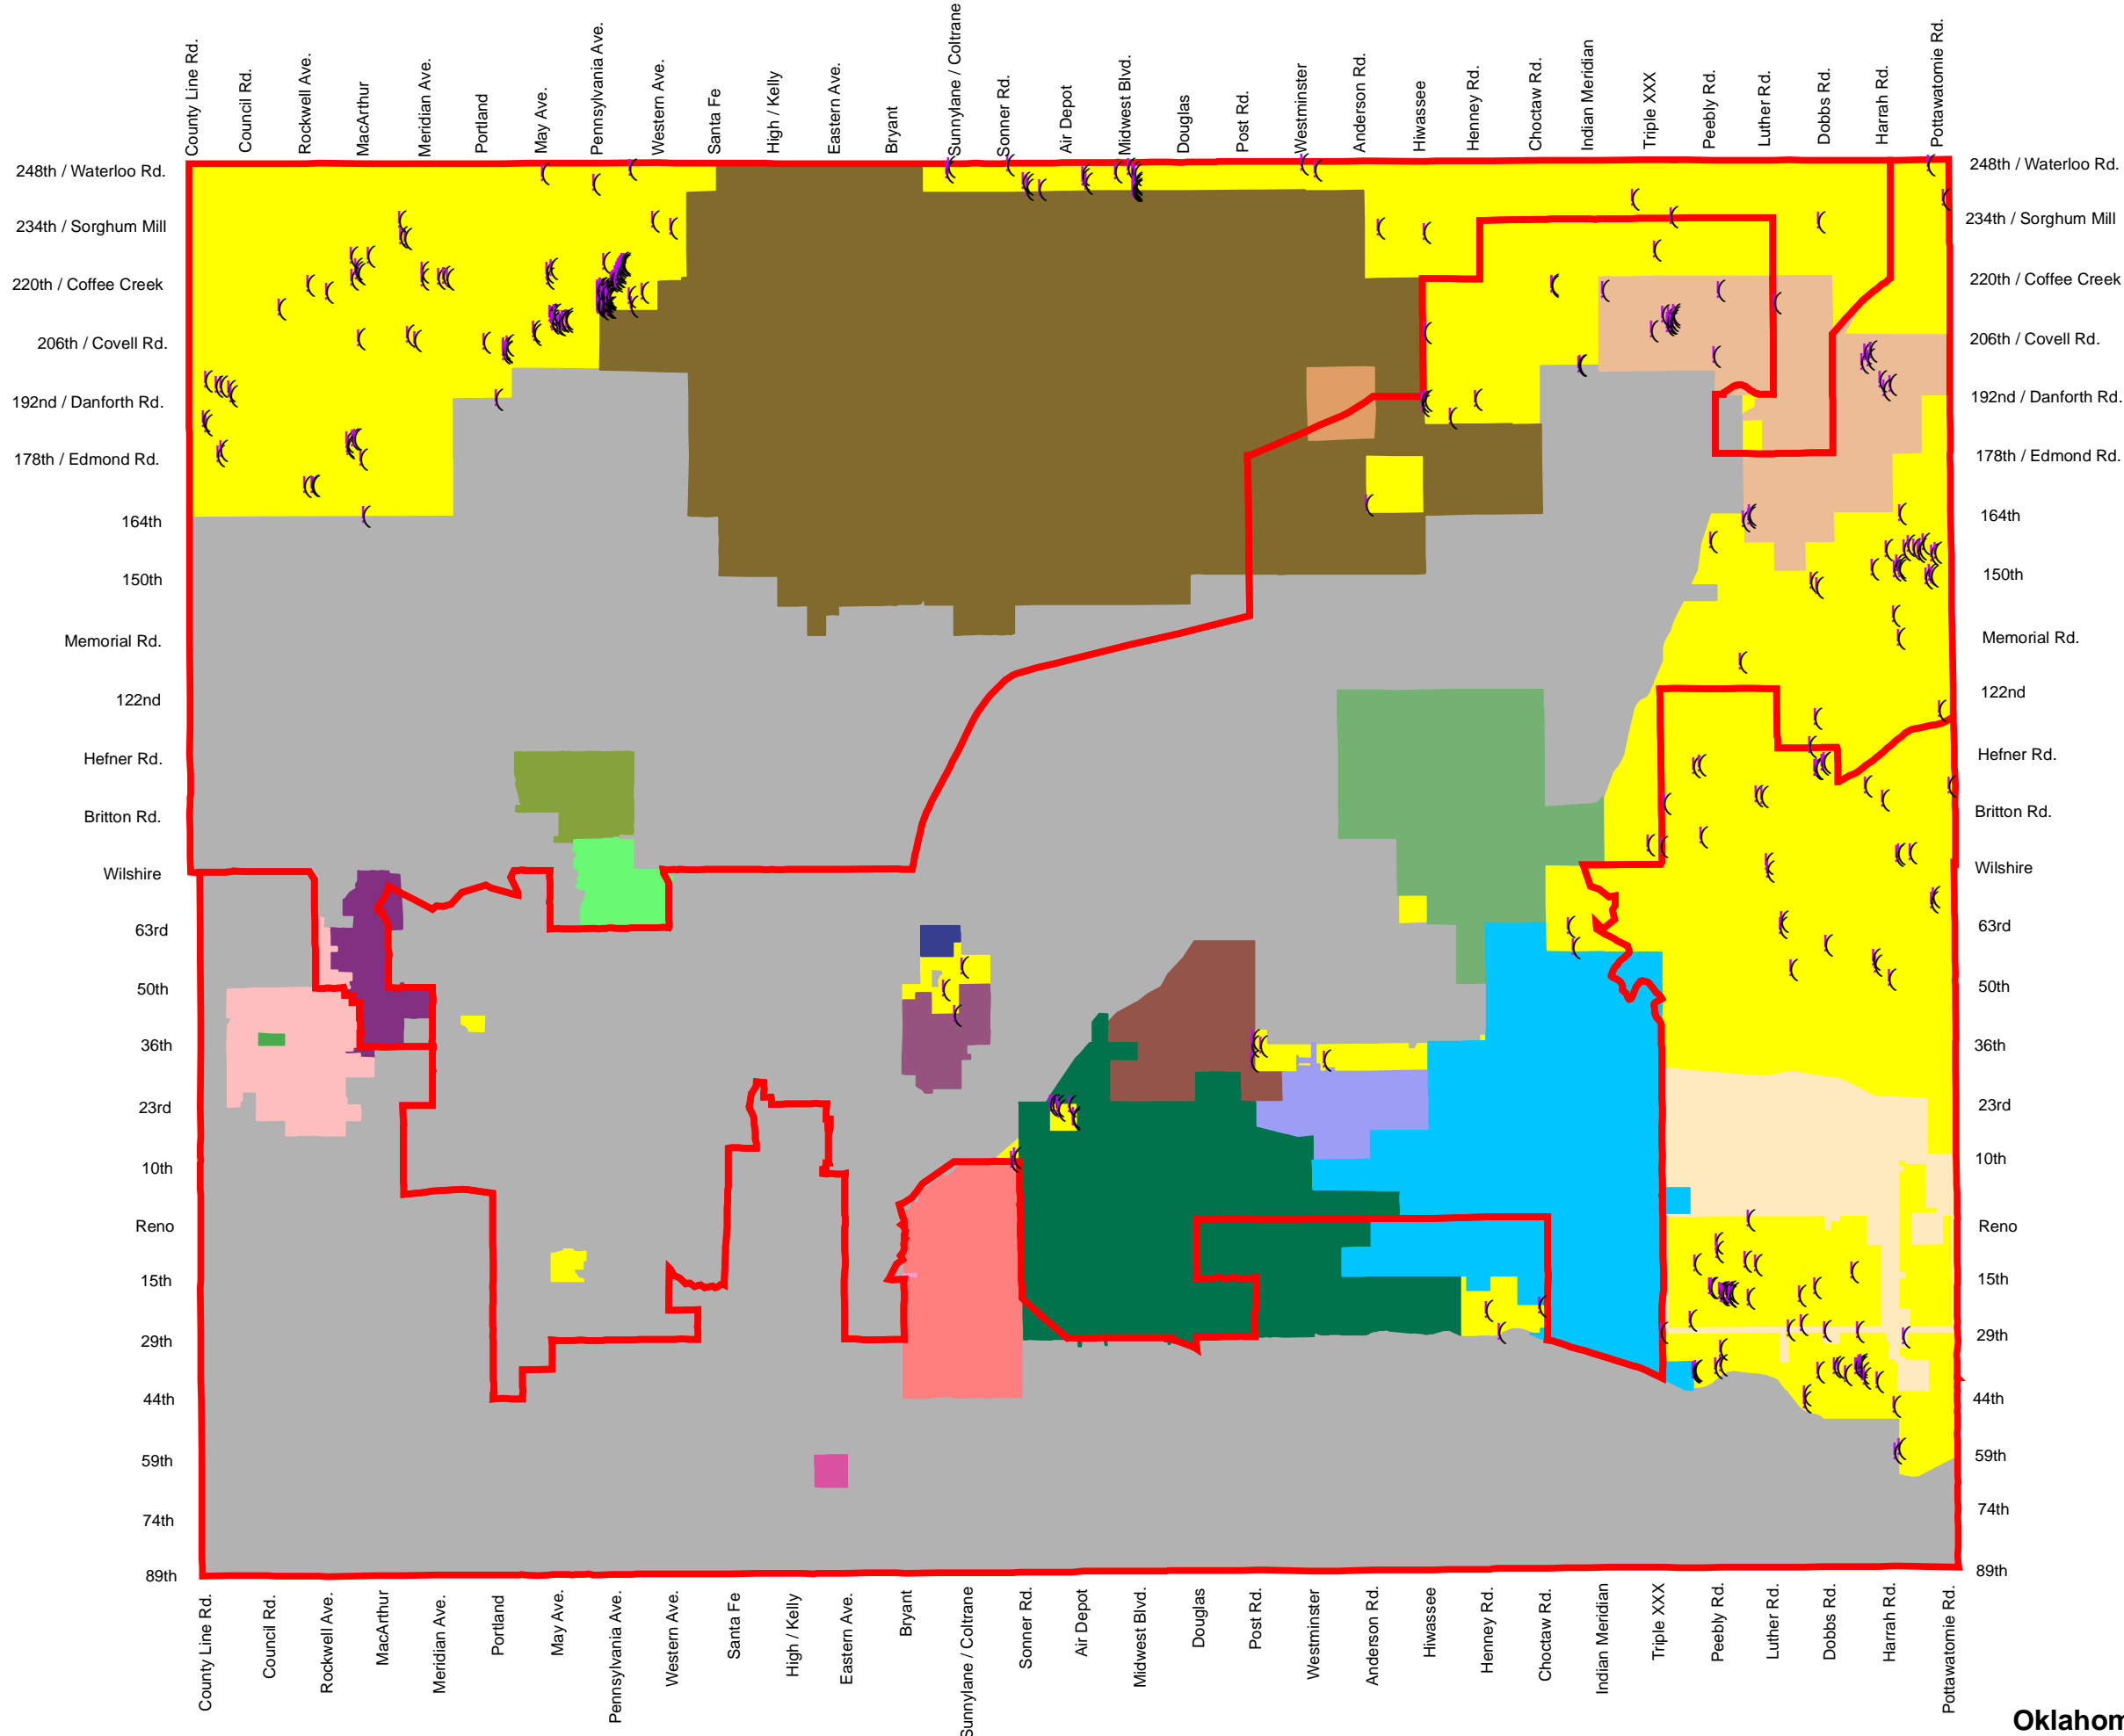

Oklahoma County Building Permits for 2002

District 1 - 80 Permits
District 2 - 83 Permits
District 3 - 175 Permits

Legend

Oklahoma County Cities

- Arcadia
- Bethany
- Choctaw
- Del City
- Edmond
- Forest Park
- Harrah
- Jones
- Lake Aluma
- Luther
- Midwest City
- Nichols Hills
- Nicoma Park
- Oklahoma City
- Smith Village
- Spencer
- The Village
- Unincorporated
- Valley Brook
- Warr Acres
- Woodlawn Park

4