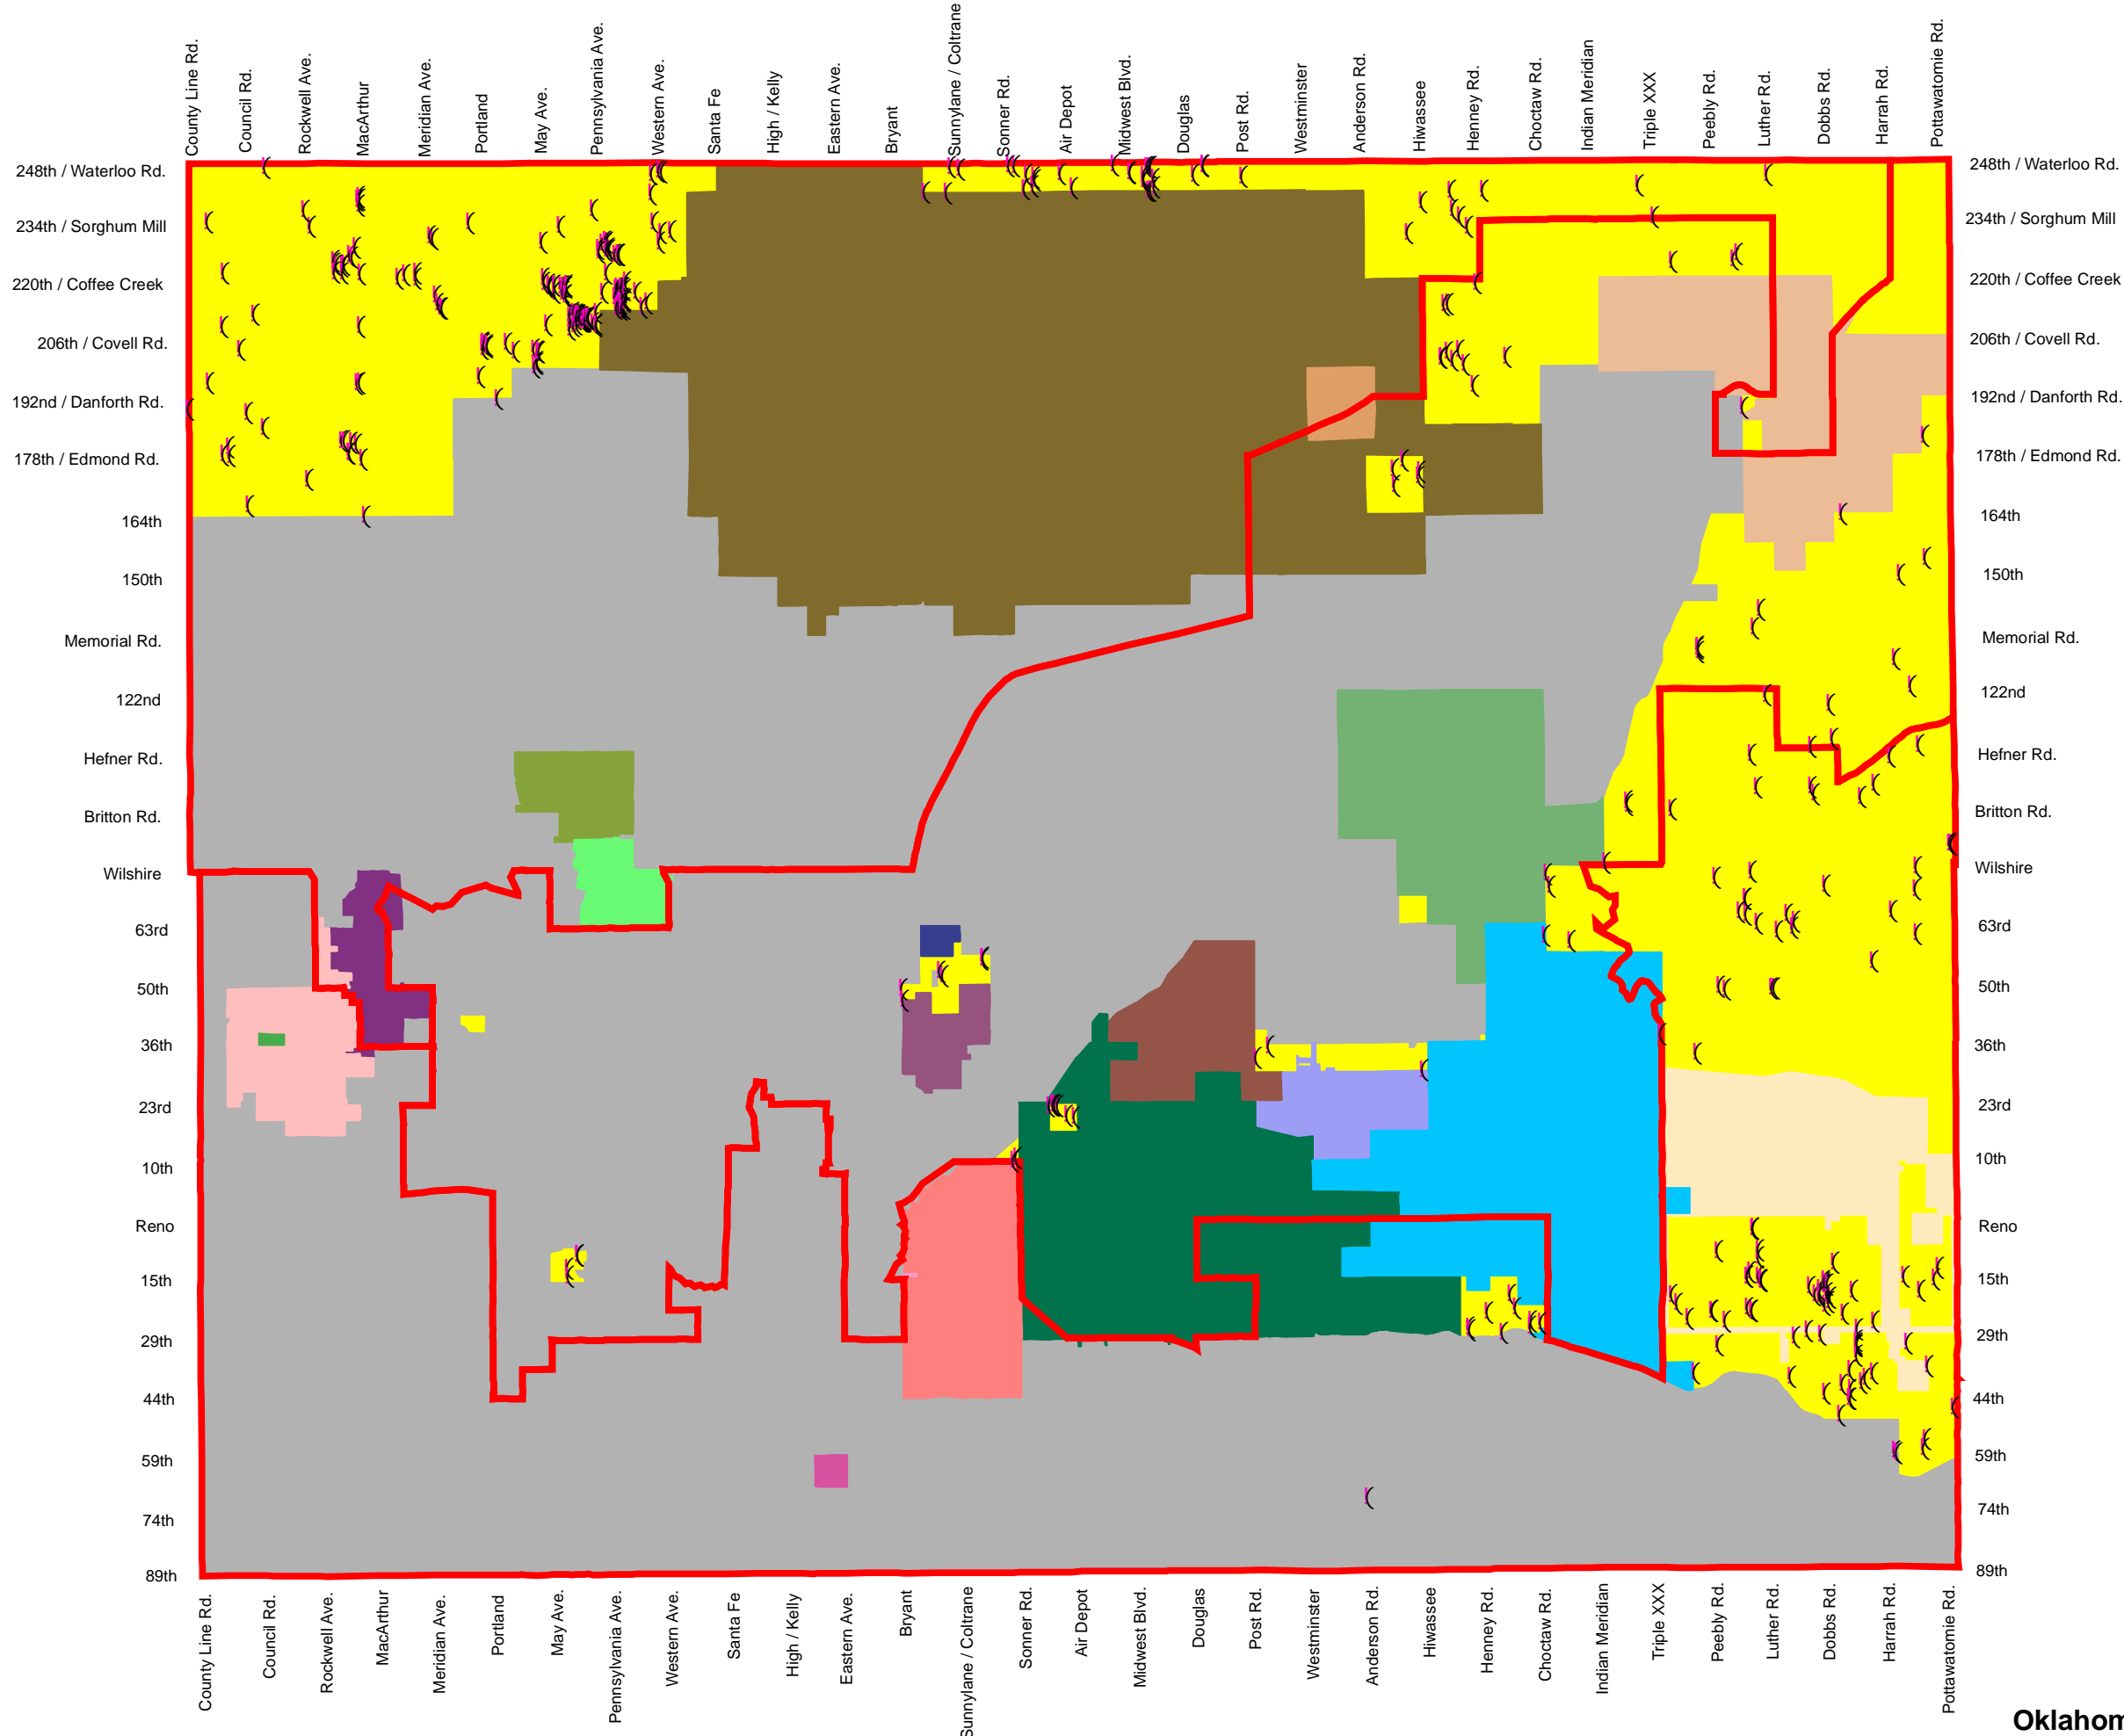

Oklahoma County Building Permits for 2006

District 1 - 39 Permits
District 2 - 71 Permits
District 3 - 166 Permits

Legend

Oklahoma County Cities

- Arcadia
- Bethany
- Choctaw
- Del City
- Edmond
- Forest Park
- Harrah
- Jones
- Lake Aluma
- Luther
- Midwest City
- Nichols Hills
- Nicoma Park
- Oklahoma City
- Smith Village
- Spencer
- The Village
- Unincorporated
- Valley Brook
- Warr Acres
- Woodlawn Park

4